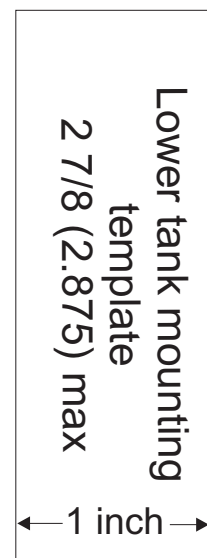

MTM UNLIMITED - HARLEY TANK LIFT MEASUREMENT GUIDE

“Will this fit my bike ?” - Our tank lift kits are designed to fit most stock Dyna’s from 1999 - 2008. Aftermarket items and other modifications could lead to some fitment problems. These tank lifts should also fit some other Harley models. Use the guide below to take some measurement and make sure your new tank lift will fit.

Side Detail - *not to scale*

Print this out and use the templates below as a gage for the measurements. They should measure 1.0 wide when printed properly

Front Detail - *not to scale*