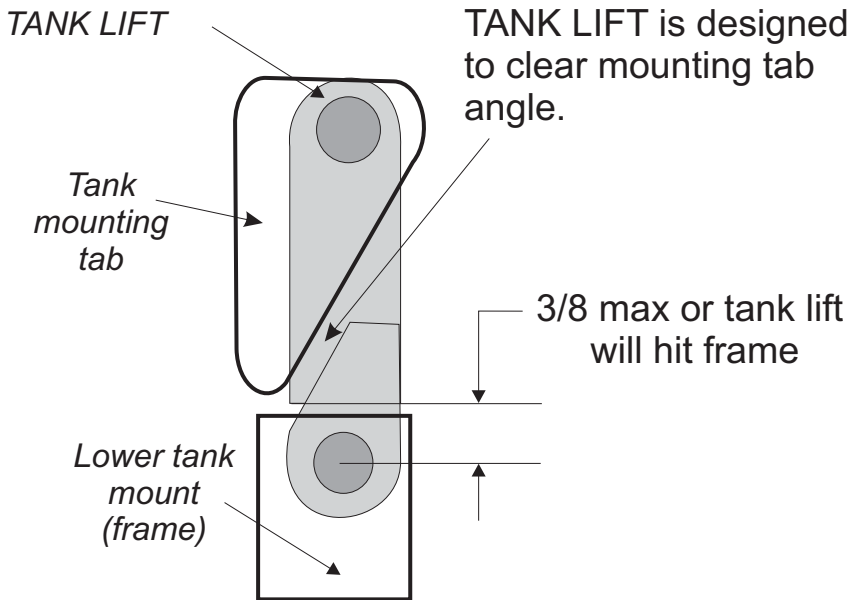

MTM UNLIMITED - HARLEY TANK LIFT MEASUREMENT GUIDE

“Will this fit my bike ?” - Our tank lift kits are designed to fit most stock Dyna’s from 1999 - 2008. Aftermarket items and other modifications could lead to some fitment problems. These tank lifts should also fit some other Harley models. Use the guide below to take some measurement and make sure your new tank lift will fit.

Side Detail - *not to scale*

Print this out and use the templates below as a gage for the measurements. They should measure 1.0 wide when printed properly

Front Detail - *not to scale*