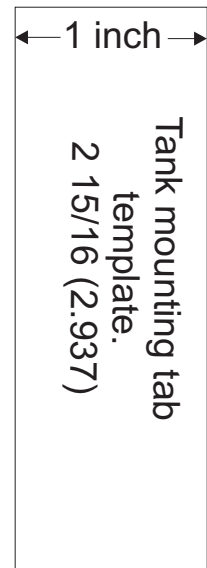

MTM UNLIMITED - HARLEY TANK LIFT MEASUREMENT GUIDE

“Will this fit my bike ?” - Our tank lift kits are designed to fit most stock Dyna’s from 1999 - 2008. Aftermarket items and other modifications could lead to some fitment problems. These tank lifts should also fit some other Harley models. Use the guide below to take some measurement and make sure your new tank lift will fit.

Side Detail - *not to scale*

Print this out and use the templates below as a gage for the measurements. They should measure 1.0 wide when printed properly

Front Detail - *not to scale*